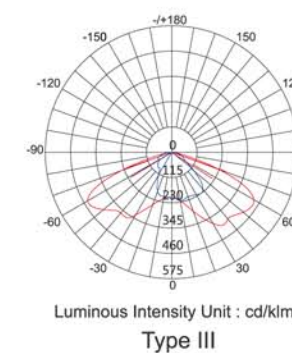

Light Distribution Curves

Description

Rural LED Street Light Series is primarily designed for countryside roadway and private lighting applications such as garden, factory and warehouse area lighting, with its low profile and wide coverage light distribution design. It offers unprecedented cost-efficient 40W and 60W model alternatives while minimizing the freight costs with rather compact and lightweight features.

Universal 120-277Vac input and optional $\phi 40$ and $\phi 60$ mm mounting interfaces realize the applications of maximum flexibility. 5 years standard warranty is provided along with top brand LEDs and LED drivers selected as well as the robust die-casting aluminum housing and advanced workmanship.