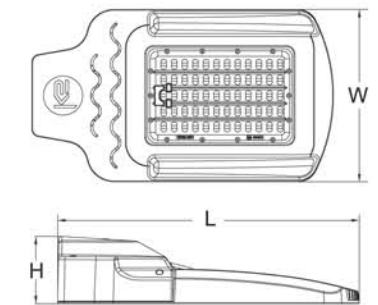

Electronics

Input Voltage: 120-277Vac,50/60Hz; 220-240Vac,50/60Hz
 Power Factor: >0.95

Dimensional Drawings

Ordering Information

Name	Model	Power (W)	Q'ty of LEDs	Flux (lm)	Dimension (mm)
Rural	RL021040	40	60	4,400	L440×W275×H140
	RL021060	60	60	6,000	

Light Distribution Curves

Description

Rural LED Street Light Series is primarily designed for countryside roadway and private lighting applications such as garden, factory and warehouse area lighting, with its low profile and wide coverage light distribution design. It offers unprecedented cost-efficient 40W and 60W model alternatives while minimizing the freight costs with rather compact and lightweight features.